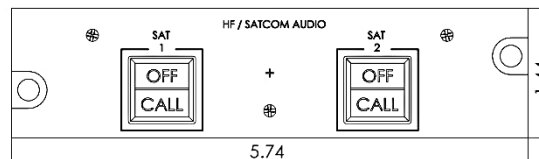

Benefits: Provides a separate Annunciator Panel for the SATCOM CALL light/Selection
Certification(s): FAA STC Certification In Process
Compatibility: All Airbus Aircraft

Features:
Power: 5V AC
SAT 1: OFF/CALL
SAT 2: OFF/CALL
Color: White / Blue
Connectors: J1 Mating: MS24266R14B15P6
Weight: 1.05 lbs. (476g)

Dimensions:

BACK VIEW

TOP VIEW

FRONT VIEW