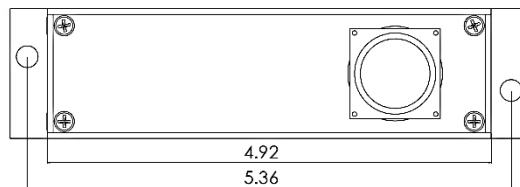

HF/SAT Audio Select Panel

Date: 12-MAY-15

P/N 212096-3

Revision: A

Description: The Dual HF/SAT Audio Select Panel is an integrated system that provides the flight crew with selection control of HF/SATCOM related audio calls. The HF/SAT Audio Select Panel provides an easy to use call selection and annunciator, for incoming HF or SATCOM Calls. HF/SAT Calls Audio are available via the Pilot and Co-Pilot headphones.

Benefits: Provides a separate Annunciator Panel for the SATCOM CALL light/Selection
Certification(s): FAA STC Certification In Process
Compatibility: All Airbus Aircraft

Features:
Power: 5V AC
SAT 1: OFF/CALL
SAT 2: OFF/CALL
Color: White / Blue
Connectors: J1 Mating: MS24266R14B15P6
Weight: 1.05 lbs. (476g)

Dimensions:

BACK VIEW

TOP VIEW

FRONT VIEW