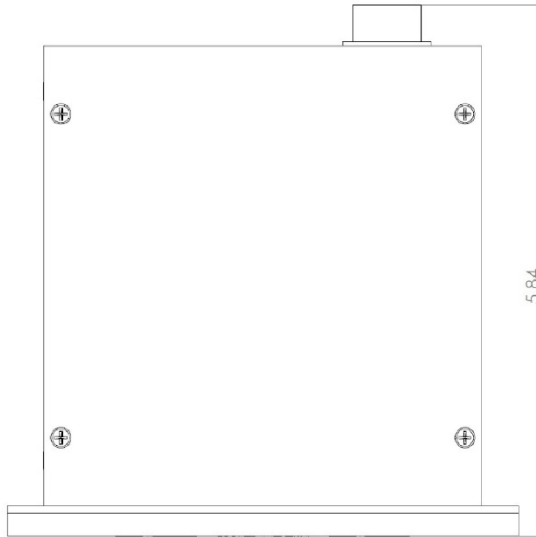

SATCOM CALL 2: Solid Blue When Existing Incoming Call on SAT 2

Certification(s): FAA STC Certification In Process

Color: White / Blue

Connectors: J1 Mating: MS24266R14B15P6

Weight: 1.2 lbs. (544g)

BACK VIEW

TOP VIEW

Dimensions:

FRONT VIEW