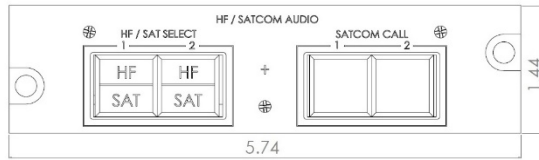

SATCOM CALL 2: Solid Blue When Existing Incoming Call on SAT 2

Certification(s): FAA STC Certification In Process

Color: White / Blue

Connectors: J1 Mating: MS24266R14B15P6

Weight: 1.2 lbs. (544g)

BACK VIEW

TOP VIEW

Dimensions:

FRONT VIEW